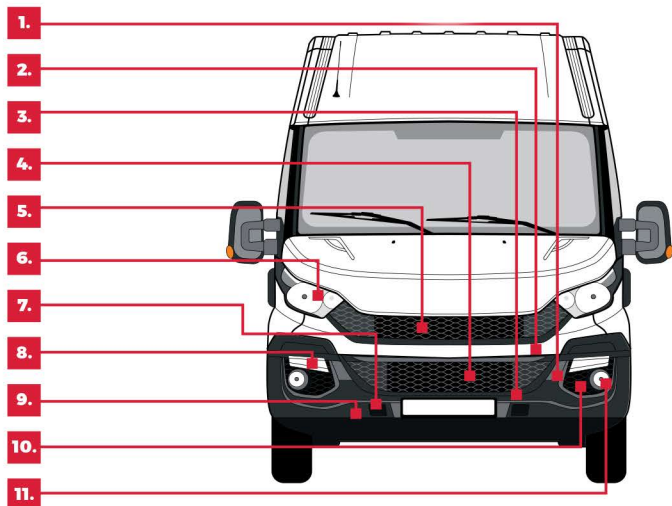

13. Garnish strips

5703-06-3547571P (L), 5703-06-3547572P (P)

14. Outline marker lights

5402-02-0865100P

15. Sliding door trolley

6003-00-0254P

IVECO DAILY 2014-2019

1. Front bumper cover