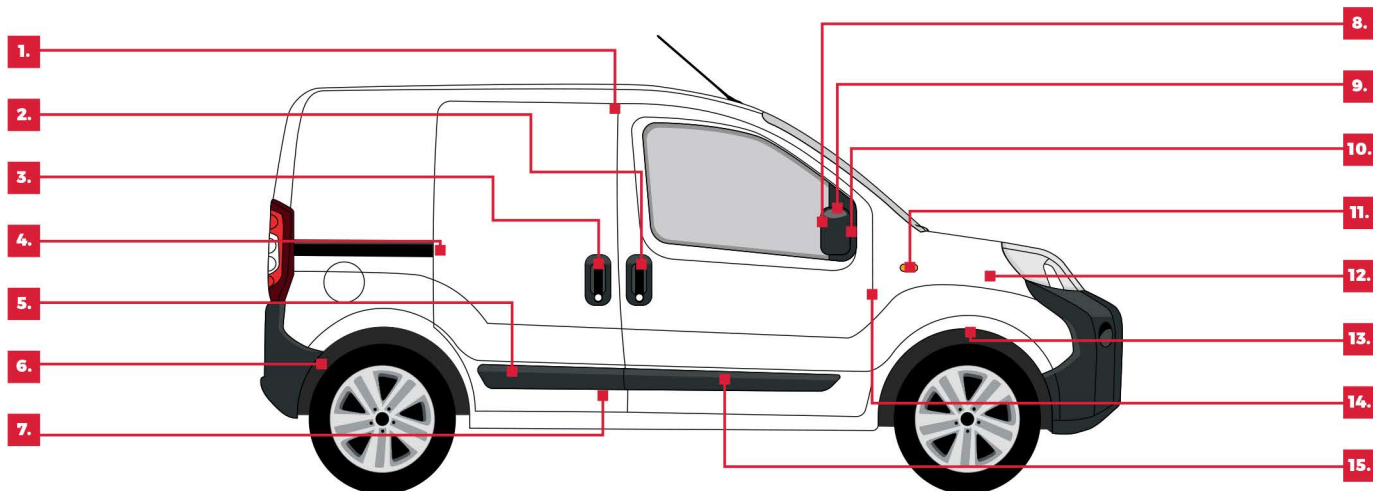

13. Door limiter rear

6004-00-0319P

14. Bumper reinforcement rear

5502-00-0553980P

15. Bumper rear

5506-00-2053950P

FIAT FIORINO 2007-2016

1. Sliding door roll top