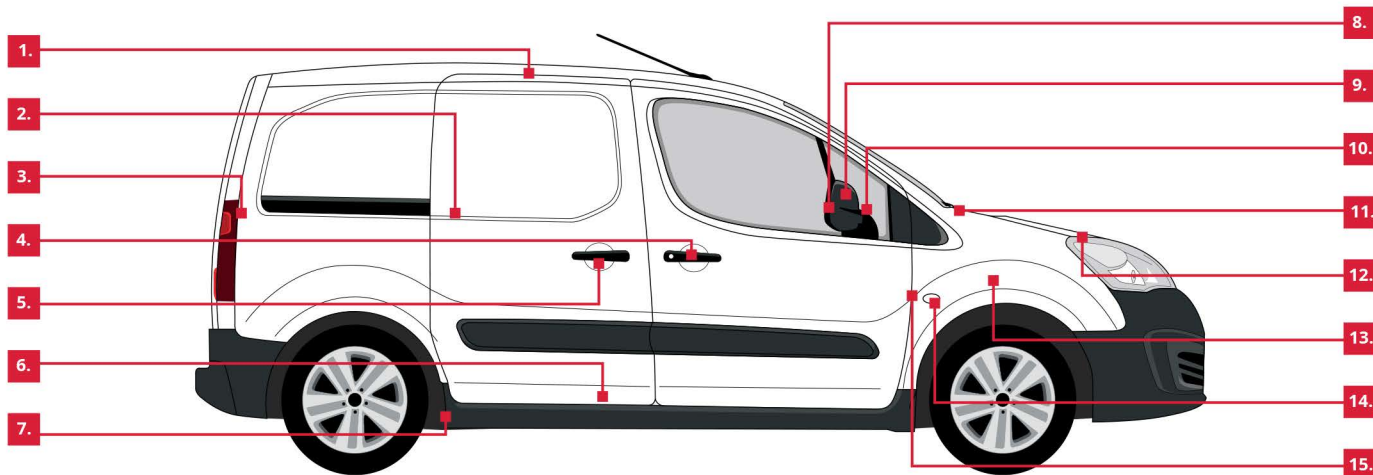

5402-009-31-900

13. Bumper corner

5506-00-0552961Q (L), 5506-00-0552962Q (P)

14. Reinforcement of the rear bumper

5502-00-0552970P

15. Rear bumper

5506-00-0552952P

PEUGEOT PARTNER 2015-2018