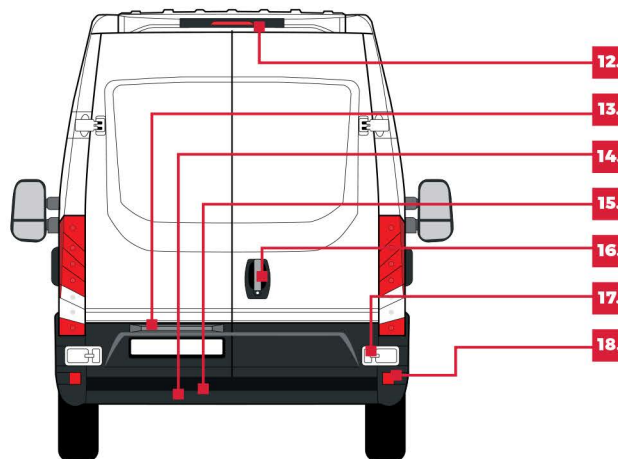

13. Garnish strips

5703-06-3547571P (L), 5703-06-3547572P (P)

14. Outline marker lights

5402-02-0865100P

15. Sliding door trolley

6003-00-0254P

IVECO DAILY 2014-2019

1. Front bumper cover