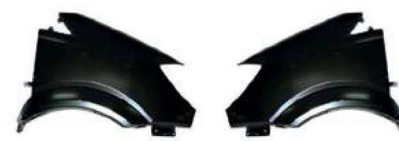

5403-03-10011P (L), 5403-03-10010P (P)

12. Fender

6504-04-3547311P (L), 6504-04-3547312P (P)