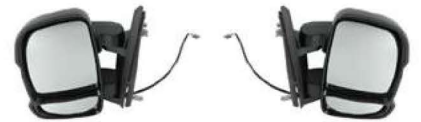

6102-02-1291920P (L), 6102-02-1292921P (P)

9. Outside mirror