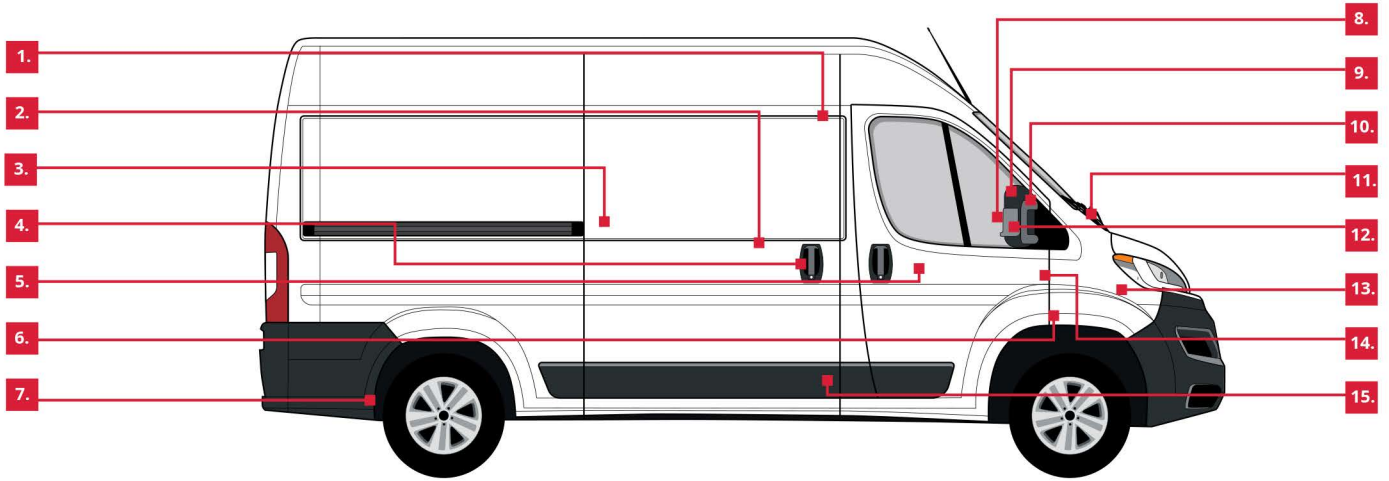

5703-04-2097583P (L), 5703-04-2097584P (P)

13. Rear bumper corner

5506-00-2097963Q (L), 5506-00-2097964Q (P)

14. Rear bumper

5506-00-2097950P

15. Reinforcement of the rear bumper

5502-00-2097970P

FIAT DUCATO